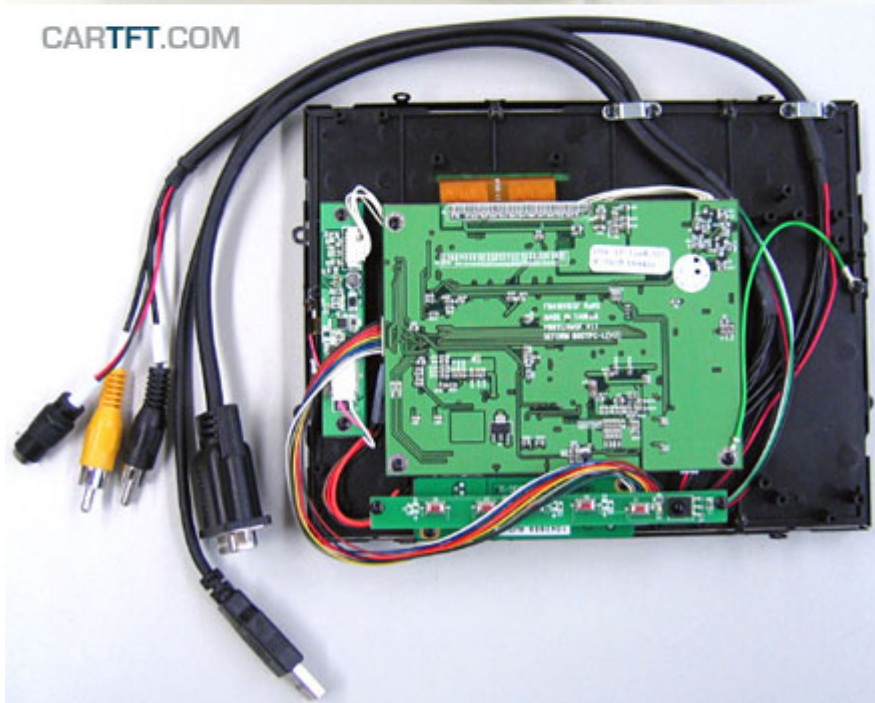

309.00 EUR  
incl. 19% VAT, plus [shipping](#)

- Open-Frame !
- LED Backlight !
- Auto Power On !

Support: [Dimensions](#) |  [Dimensions \(PDF\)](#)

**New** : LED-Backlight-Technology, with optimized color saturation enabling particular high and shining display. The scale of displayable color nuances is increased by 45% because of the new technology. Conventional LCDs are based on CCFL backlight, which can display approx. 72% of the standard color scale of NTSC (National Television Systems Committee). With LED-Backlight-Technology 104% of the NTSC-color scale can be displayed. This results in displaying in a highly realistic manner.

With the new Open-Frame TFT display-series from CarTFT you get back control : The ruggedized metal frame enables you a stable installation. The single modules (Mainboard, Touchscreen controller, Power inverter and button-frame) can be screwed off from the rear side and being positionated elsewhere. This way you can install the connector cables more easier and the display thickness shrinks also.

<b>Specifications</b>	
Screen size	8.0" digital
Aspect Ratio	4:3 wide TFT screen
Dot Resolution	2400x600= 1,440,000 dots
Physical Resolution	800x600
Supported Resolutions	640x480-1920x1080
Color configuration	RGB stripe
Brightness	600 nits
Contrast	500:1
Operating temperature	-30°C to 85°C
Power input	DC 9-30V
Power consumption	max. 10W
Video system	2x Video inputs (PAL/NTSC) 1x VGA input
Dimensions	185.6 x 143.6 x 27 mm Display : 162 x 121.5 mm
Video input signal	1.0Vp-p, composite video
Features	Full function OSD control (englisch) Auto Power On/Off LED backlight Autodimmer
What is included ?	- 8.0" VGA Open-Frame Touchscreen TFT with Video-support
	- Power Adapter f. EU 230V
	- Cigarette Lighter Adapter
	- Touchscreen Driver-CD
	- Manual